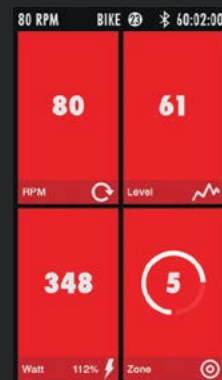

MAGNETIC RESISTANCE

The resistance lever gives the user tactile feedback and also allows quick adjustment. Located directly beneath the handlebar, the vertical adjustment lever is easy to reach from all riding positions. The actual resistance level is displayed to the user in real-time on the WattRate® computer.

"USER-ASSIST" POST

ICG's user assist handlebar post technology reduces the handlebar weight to minimize setup challenges. A system that provides a maximum user comfort.

WATTRATE® FULL COLOR TFT COMPUTER

The WattRate® Full Color TFT Computer features a bright, self-powered, fully integrated TFT screen and a front LED display. This patented feature simultaneously displays individual training intensity for the user and the trainer. The screen displays a wealth of valuable training data such as watts, heart rate, rpms, exercise duration and resistance level. The five touch sensor buttons ensure a fast and intuitive operation of the computer, even during workouts. It's now possible to capture training related data to external devices via Bluetooth and ANT+ (including ICG® Connect & ICG® Training App).

CONSOLE DISPLAYS COACH BY COLOR®
PERFORMING IN THE MAXIMUM TRAINING ZONE - RED

DISPLAY 1

Shows the user's "actual" performance data in one screen view, including rpms, resistance level, watts and training zone and dynamic lap function.