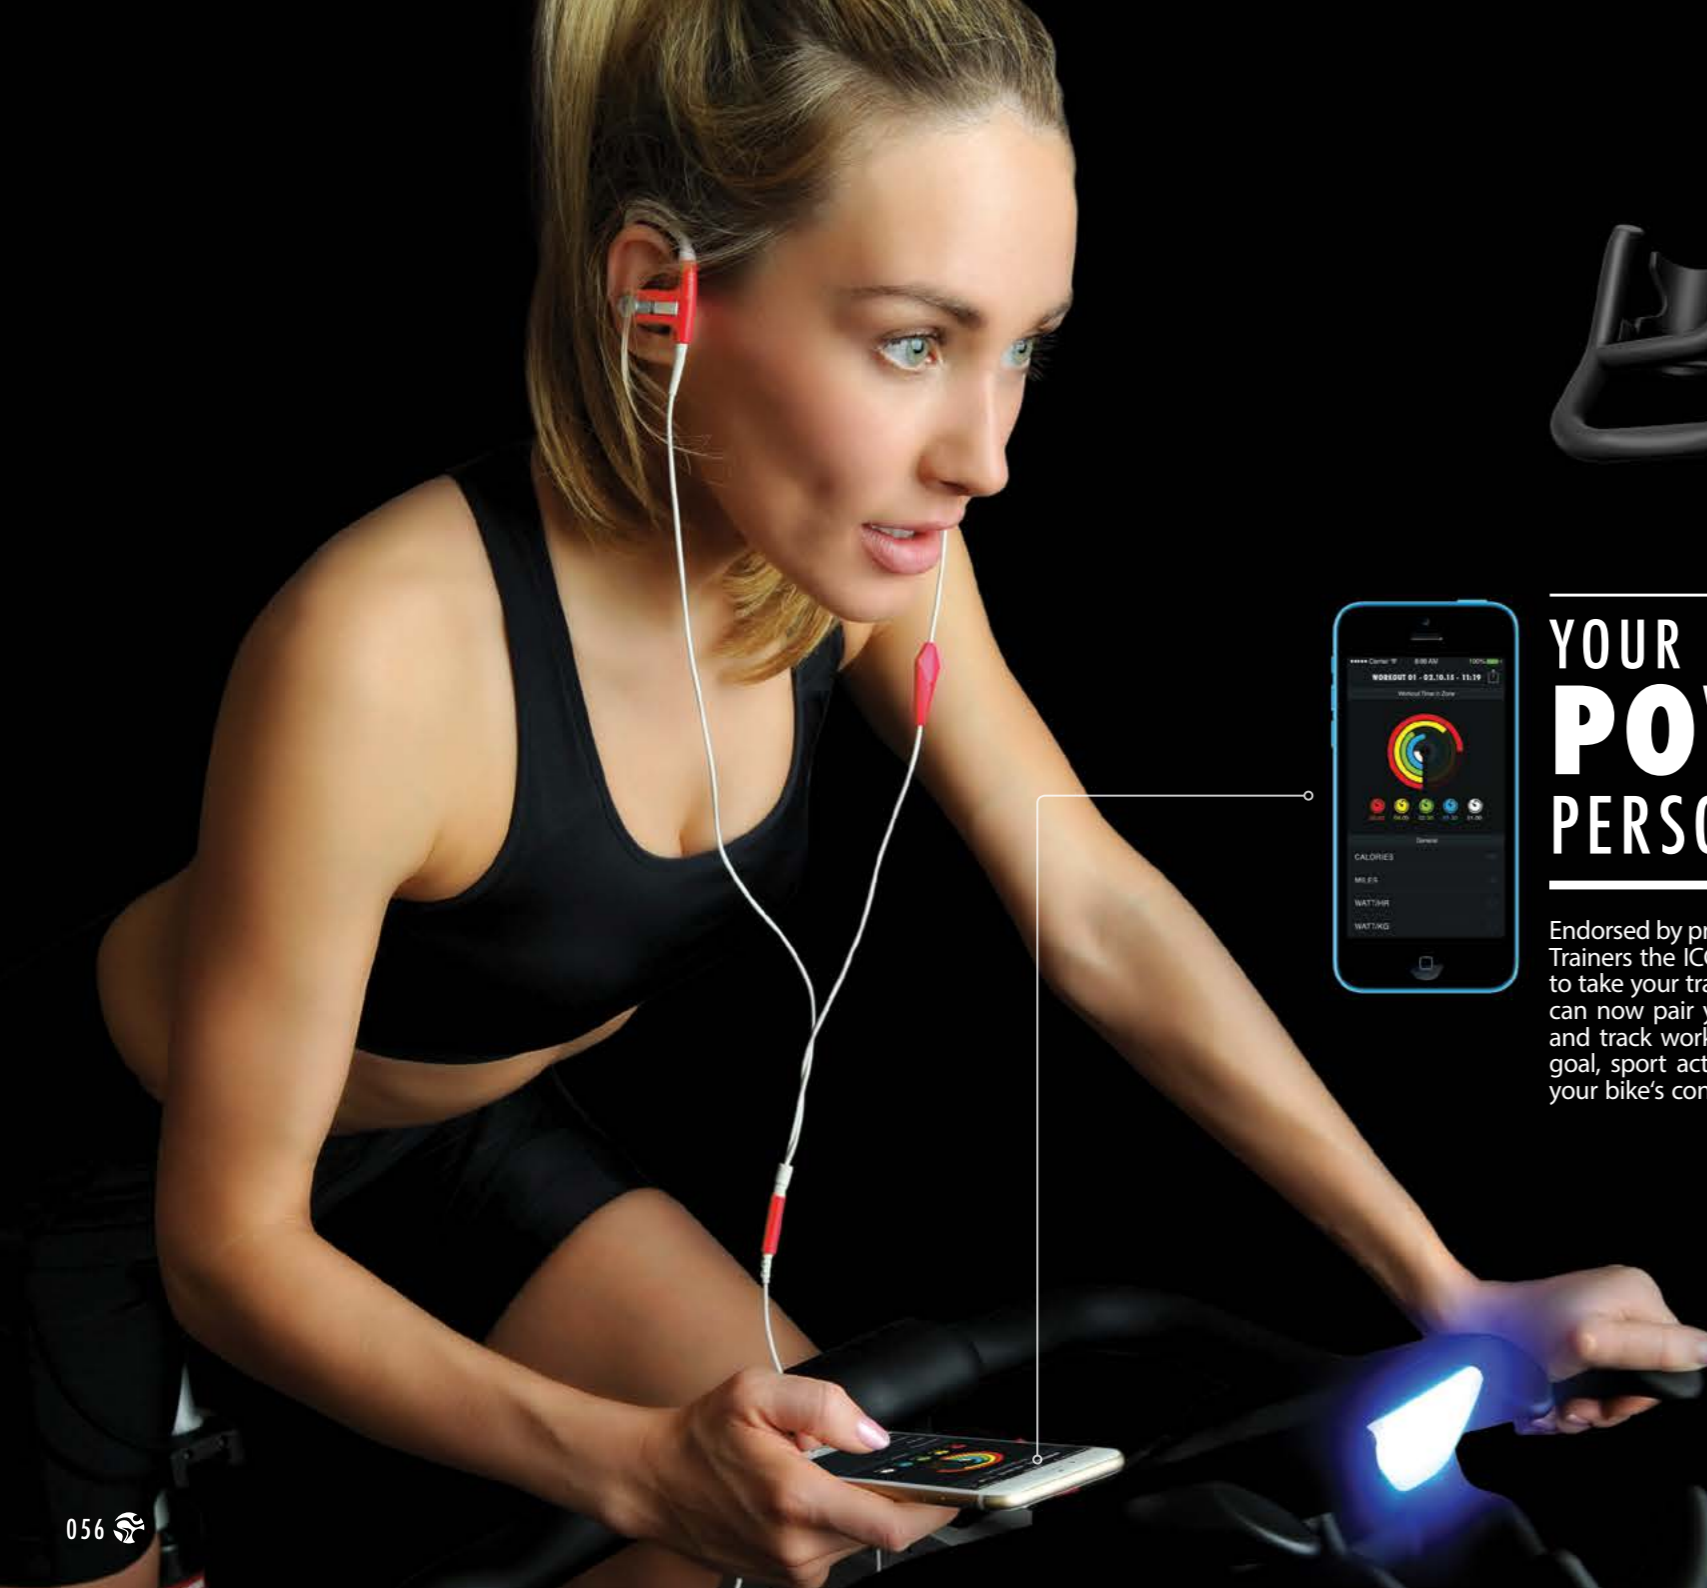

DIGITAL
POWERED BY ICG®

ICG® TRAINING APP

ICG® CONNECT

MYRIDE VX® PERSONAL

MYRIDE VX® GROUP

ICG® TRAINING APP

YOUR MORE COLORFUL
POWERFUL
PERSONAL TRAINER

Provide your members with free workouts - endorsed by pro athletes, and designed by ICG Master Trainers - to take their training to the max. Available in the App Store and Google Play NOW!!

YOUR MORE COLORFUL **POWERFUL** PERSONAL TRAINER

Endorsed by pro athletes, and designed by ICG® Master Trainers the ICG® Training App provides free workouts to take your training to the max. Via Bluetooth 4.0 you can now pair your training applications to view, save and track workout history. Select workouts by fitness goal, sport activity or specialist program then match your bike's console to the workout's color to be in the right training zone.