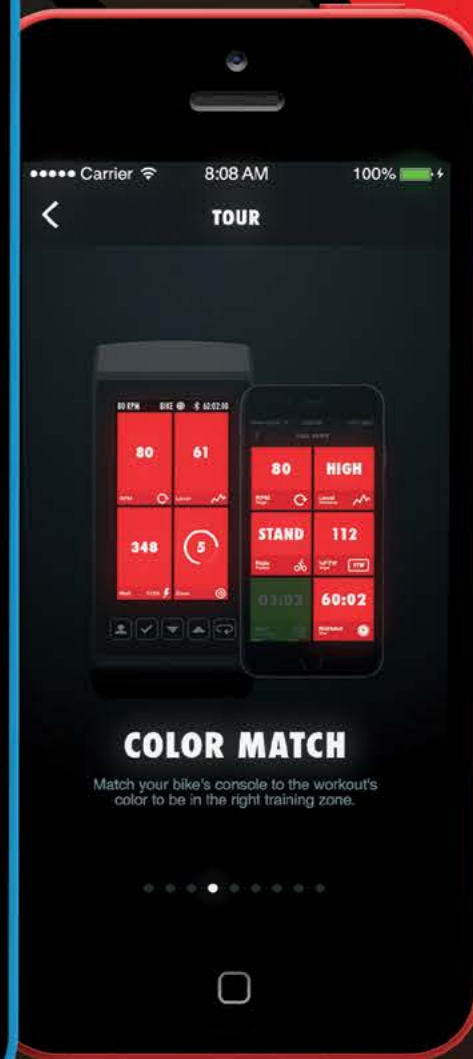

YOUR MORE COLORFUL **POWERFUL** PERSONAL TRAINER

Endorsed by pro athletes, and designed by ICG® Master Trainers the ICG® Training App provides free workouts to take your training to the max. Via Bluetooth 4.0 you can now pair your training applications to view, save and track workout history. Select workouts by fitness goal, sport activity or specialist program then match your bike's console to the workout's color to be in the right training zone.