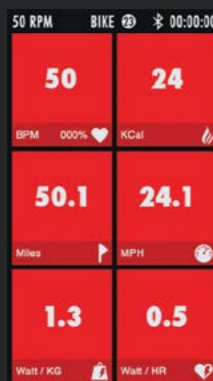

RPM

Actual cadence

LEVEL

Resistance (0-100)

WATTS

Actual power output in watts

ZONE

Current training zone

FTP%

Watts as a percentage of the user's FTP value

LAP

To record lap time & distances

USER SETTINGS

For personal data entry, and Coach By Color® options

CONSOLE DISPLAYS COACH BY COLOR®
PERFORMING IN THE MAXIMUM TRAINING ZONE - RED

DISPLAY 1

Shows the user's "actual" performance data in one screen view, including rpms, resistance level, watts, training zone and dynamic lap function.

DISPLAY 2

Shows the user's further detailed "actual" performance data such as heart rate, watt / KG and watt / HR.

DISPLAY 3

Provides the user with a quick review of "maximum" and "average" performance values during the workout along with lap statistics.

DISPLAY 4

Displays real-time feedback of a user's time in each training zone - watt rate or heart rate training modes, along with how many miles and calories have been burnt in each training zone.