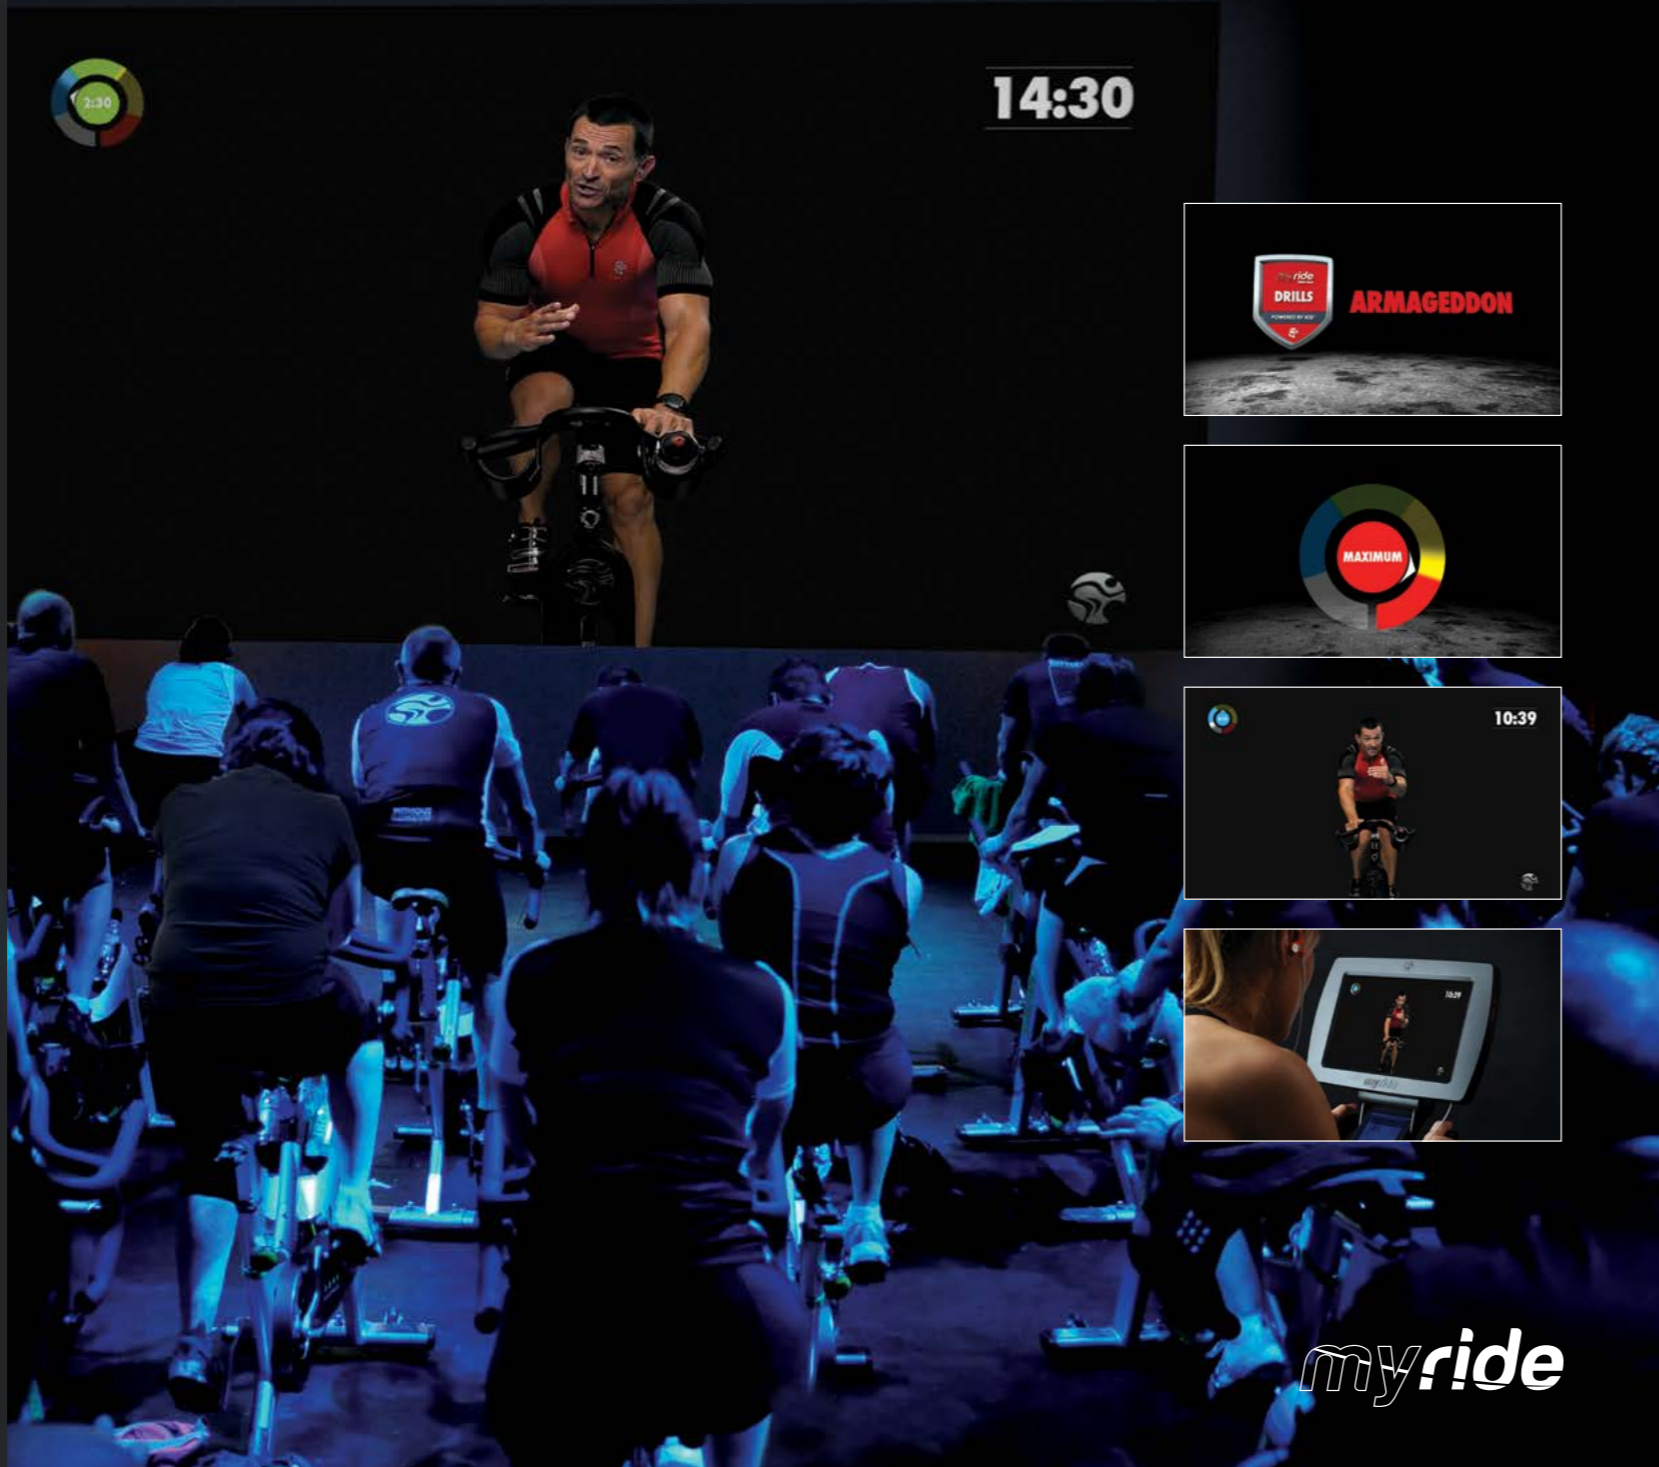

MYRIDE®
STUDIO COACH

**IMMERSIVE ON-SCREEN
COACHED WORKOUTS
DELIVER RESULTS.**

Riding to world-class instruction and chart-quality music your members will get fitter, faster and stronger - and love every minute of it. Our three different program formats appeal to all kinds of members. No matter who they are, how much time they have or what class style they prefer, we've got it covered.

LANGUAGES:
ENGLISH, GERMAN, SPANISH

APP USE:
MYRIDE® VX GROUP
MYRIDE® VX PERSONAL

myride

**MYRIDE® +
LIVE APP**

**THE WORLD'S FIRST APP
TO ENHANCE LIVE INDOOR
CYCLING CLASSES WITH
FORWARD-MOTION VIDEO.**

Using ICG's pioneering Simulation, Interaction and Telepresence (SIT) teaching methods to improve a user's fitness outcome and entertainment. To reach a fitness and cycling audience with imagery and music creates a synergy that lifts Indoor Cycling to new heights. Some say visualize it. Some say reference it. We say see it. Then ride it.

LANGUAGES:
NOT APPLICABLE

APP USE:
MYRIDE® VX GROUP