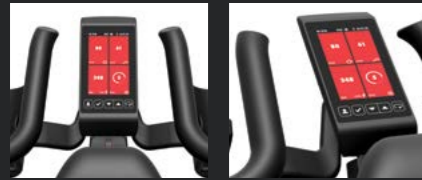

WATTRATE® FULL COLOR TFT COMPUTER

The WattRate® Full Color TFT Computer features a bright, self-powered, fully integrated TFT screen and a front LED display. This patented feature simultaneously displays individual training intensity for the user and the trainer. The screen displays a wealth of valuable training data such as watts, heart rate, rpms, exercise duration and resistance level. The five touch sensor buttons ensure a fast and intuitive operation of the computer, even during workouts. It's now possible to capture training related data to external devices via Bluetooth and ANT+ (including ICG® Connect & ICG® Training App).