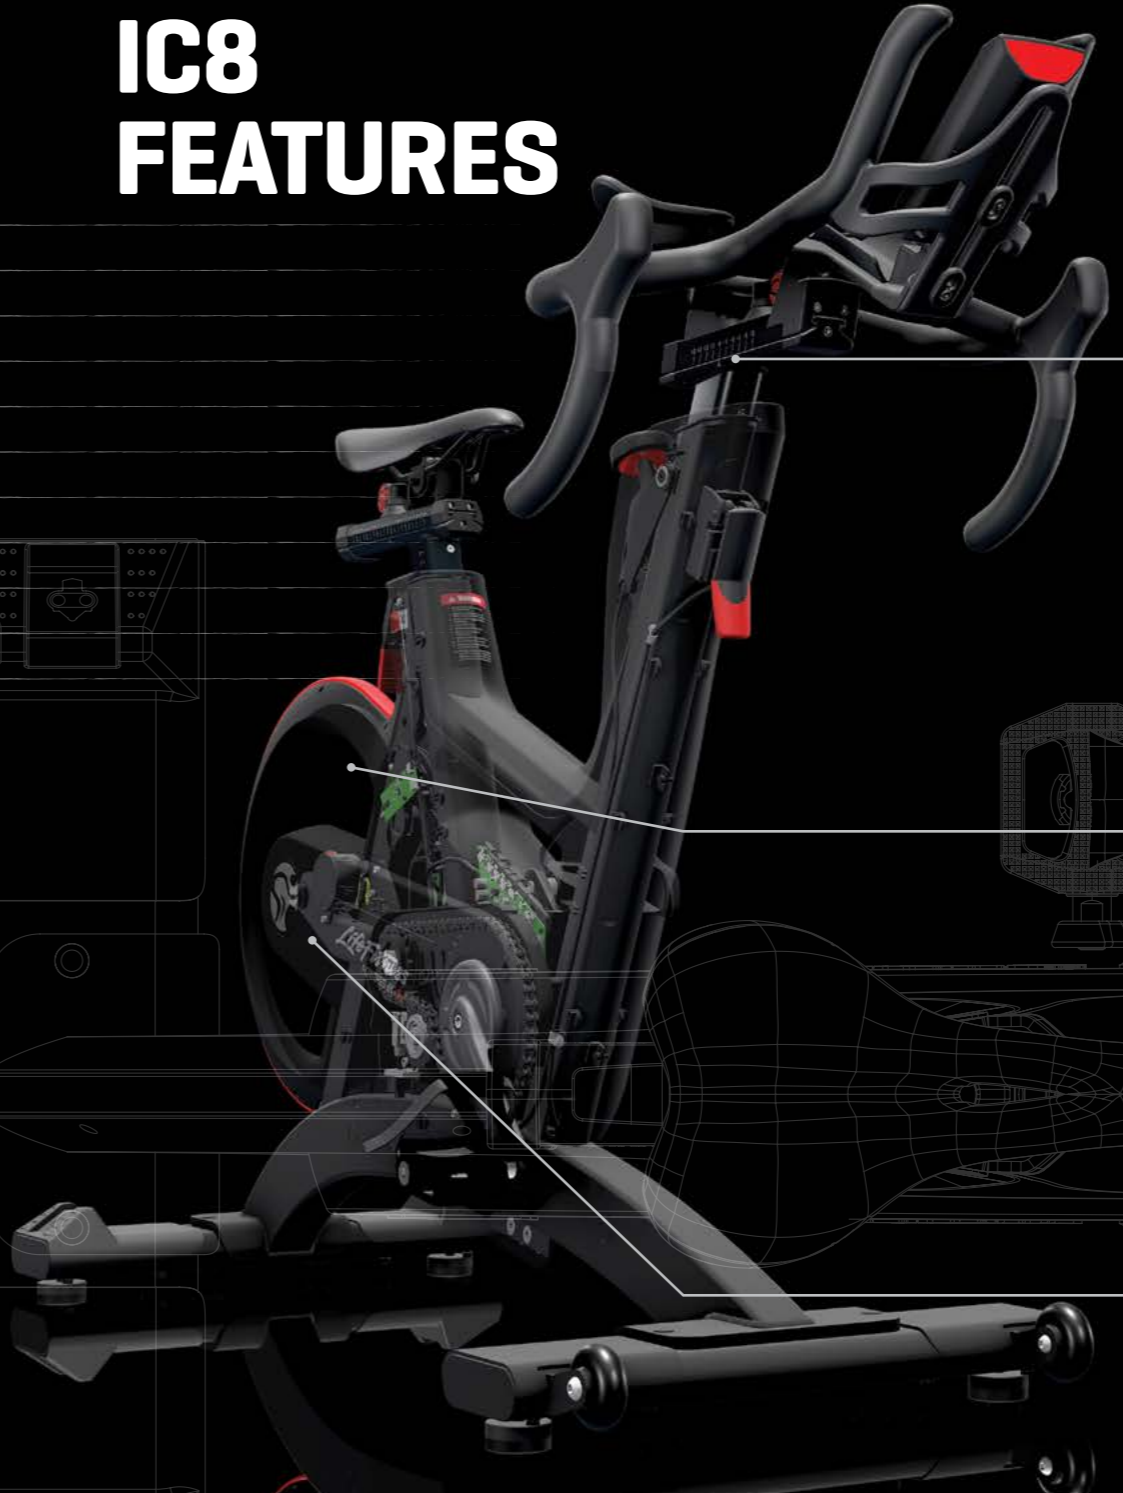

SELF-POWERED

A compact generator recharges an integrated lithium polymer battery that powers all electronics