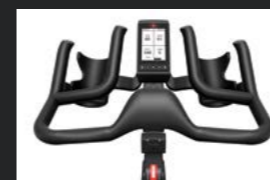

WATTRATE® POWER METER

The WattRate® Power Meter displays a precise measurement of the user's effort in watts. This precision is achieved by using the patent flywheel run down technology and while riding, a positioning sensor measures the resistance applied to the magnetic brake system.