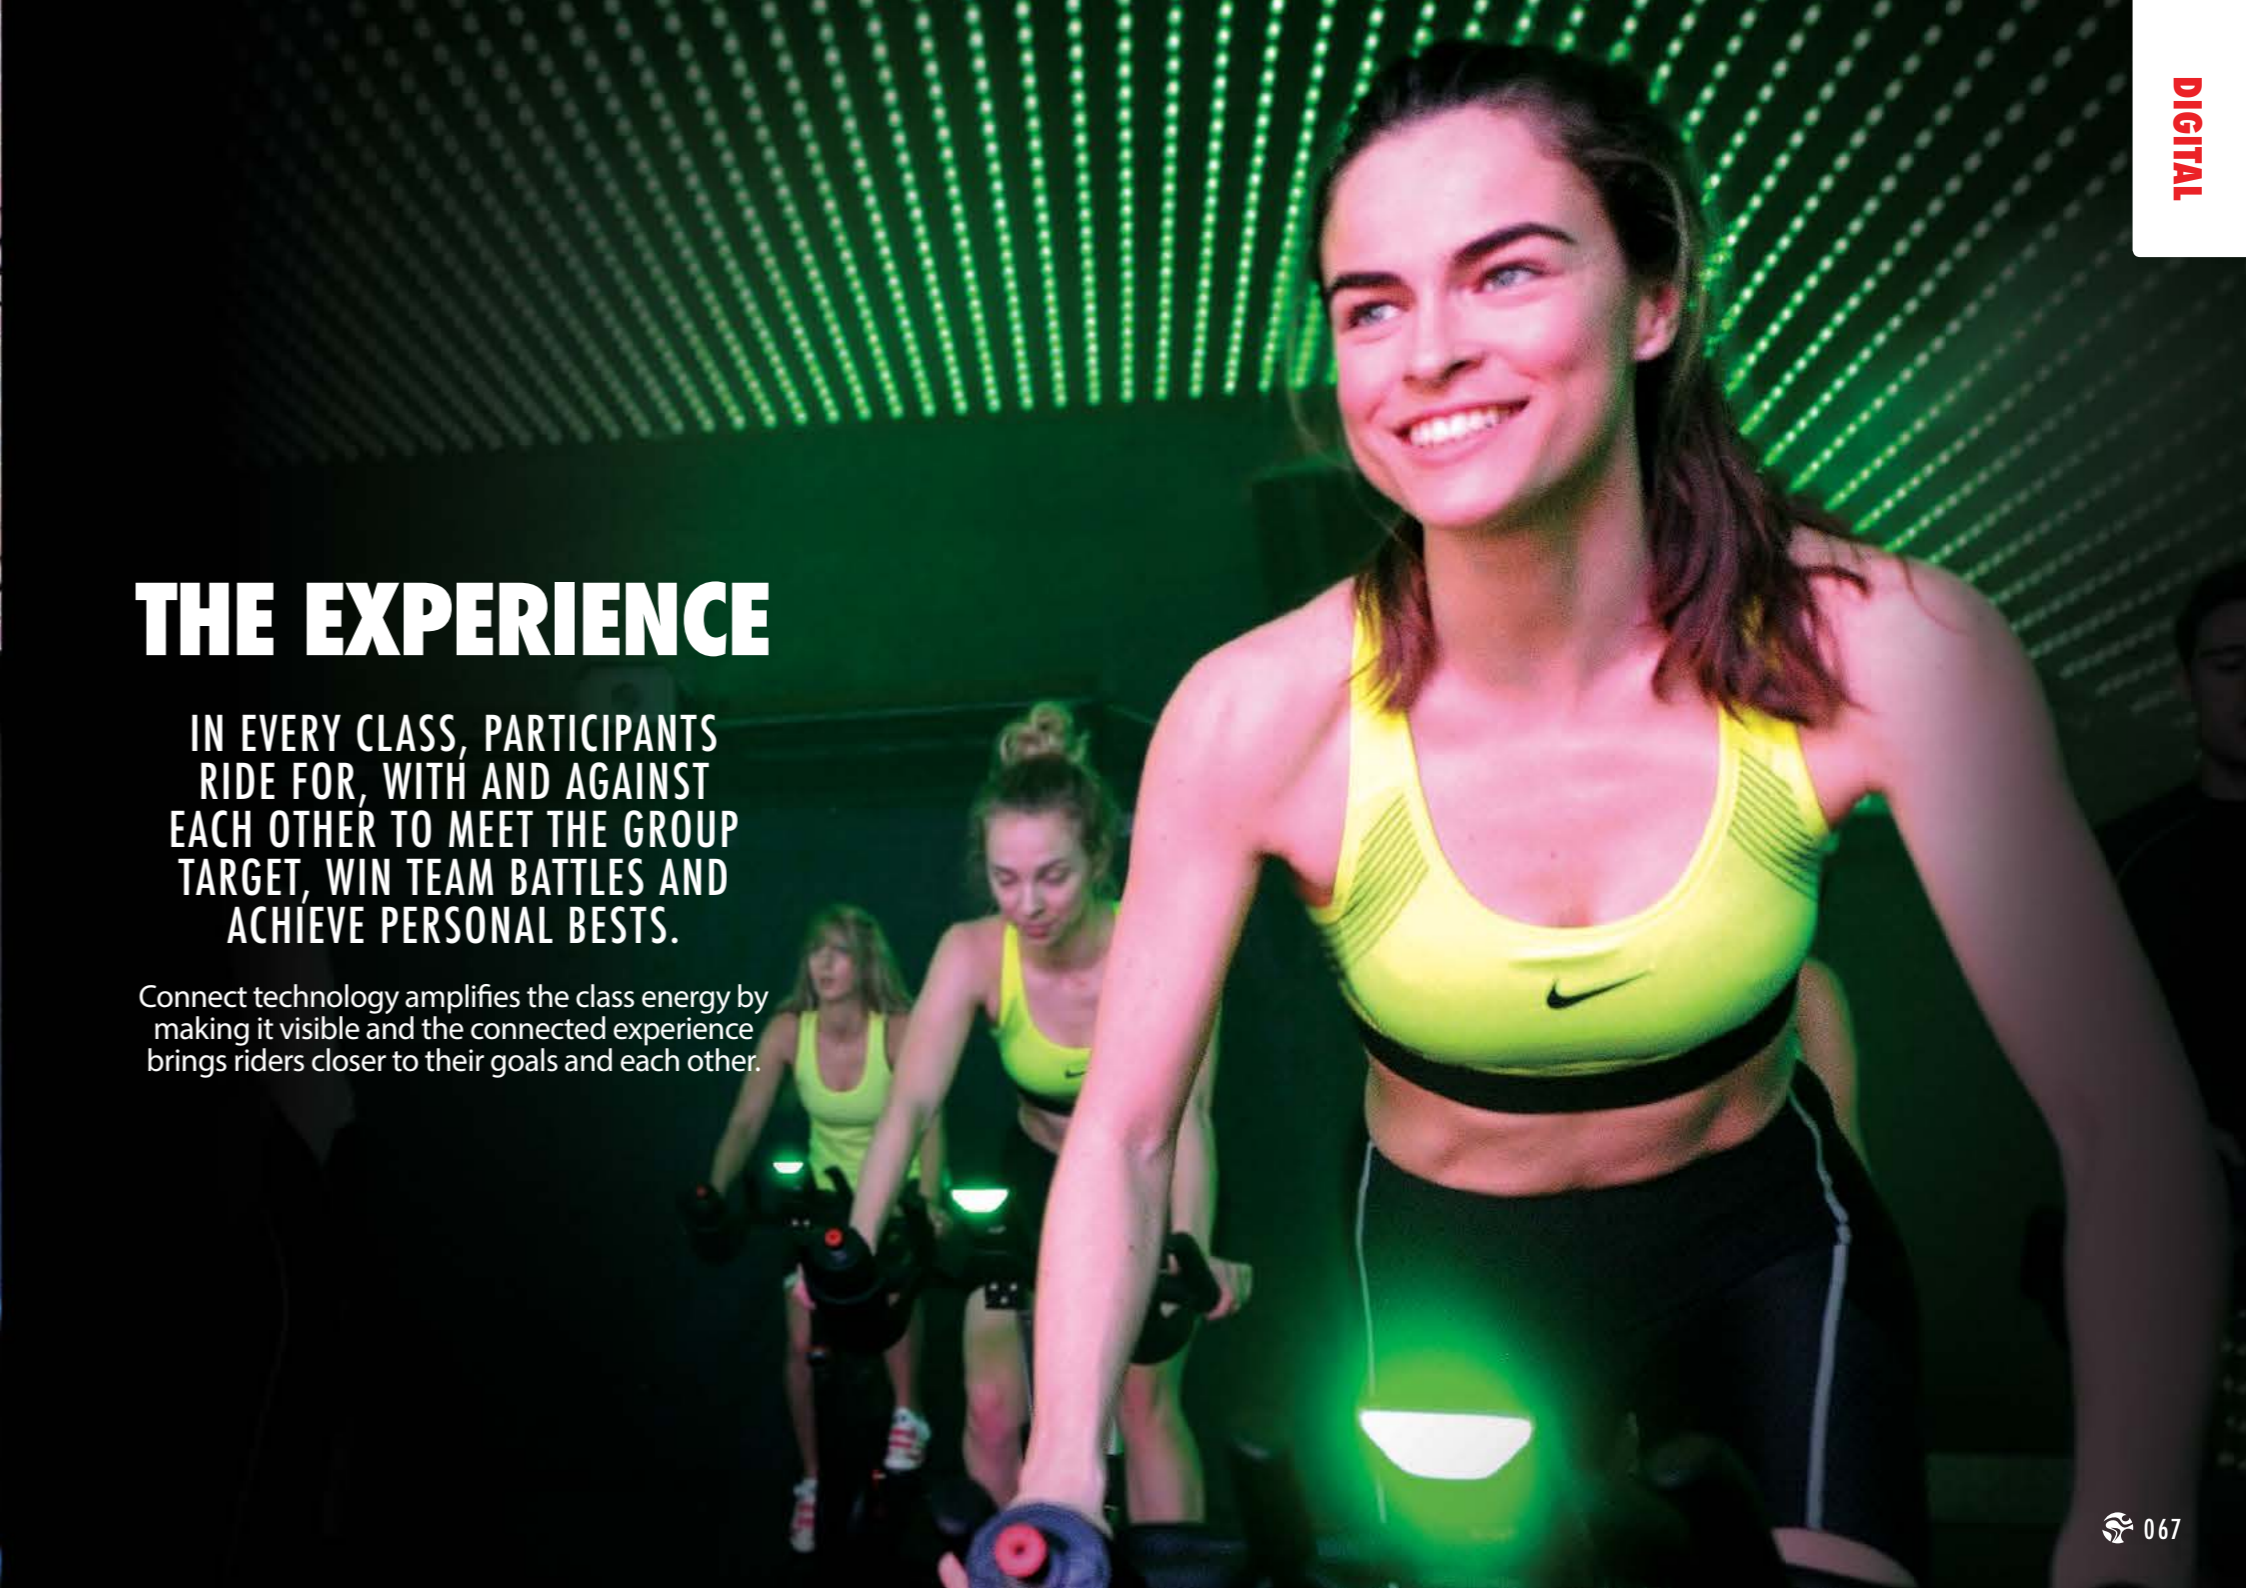

THE EXPERIENCE

IN EVERY CLASS, PARTICIPANTS RIDE FOR, WITH AND AGAINST EACH OTHER TO MEET THE GROUP TARGET, WIN TEAM BATTLES AND ACHIEVE PERSONAL BESTS.

Connect technology amplifies the class energy by making it visible and the connected experience brings riders closer to their goals and each other.