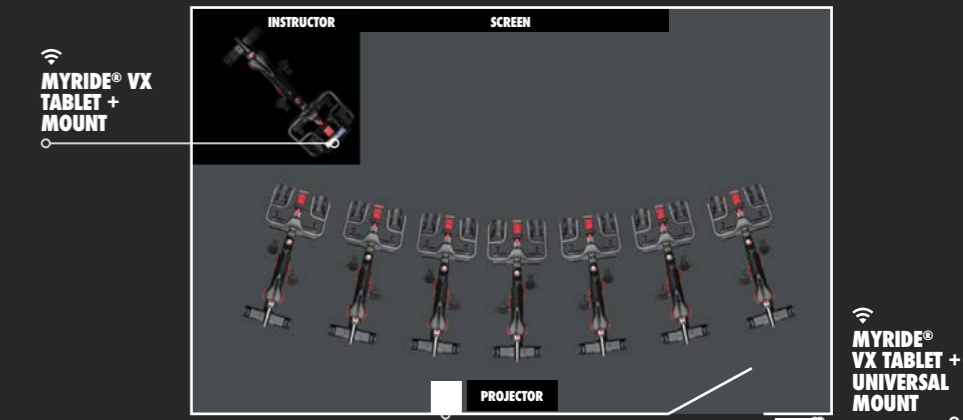

MYRIDE® VX GROUP

GROUP STUDIO EXAMPLE