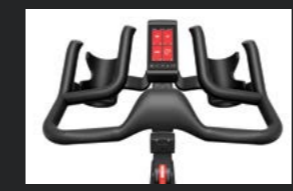

WATTRATE® POWER METER

The WattRate® Power Meter displays a precise measurement of the user's effort in watts. This precision is achieved by using the patent flywheel run down technology and while riding, a positioning sensor measures the resistance applied to the magnetic brake system.