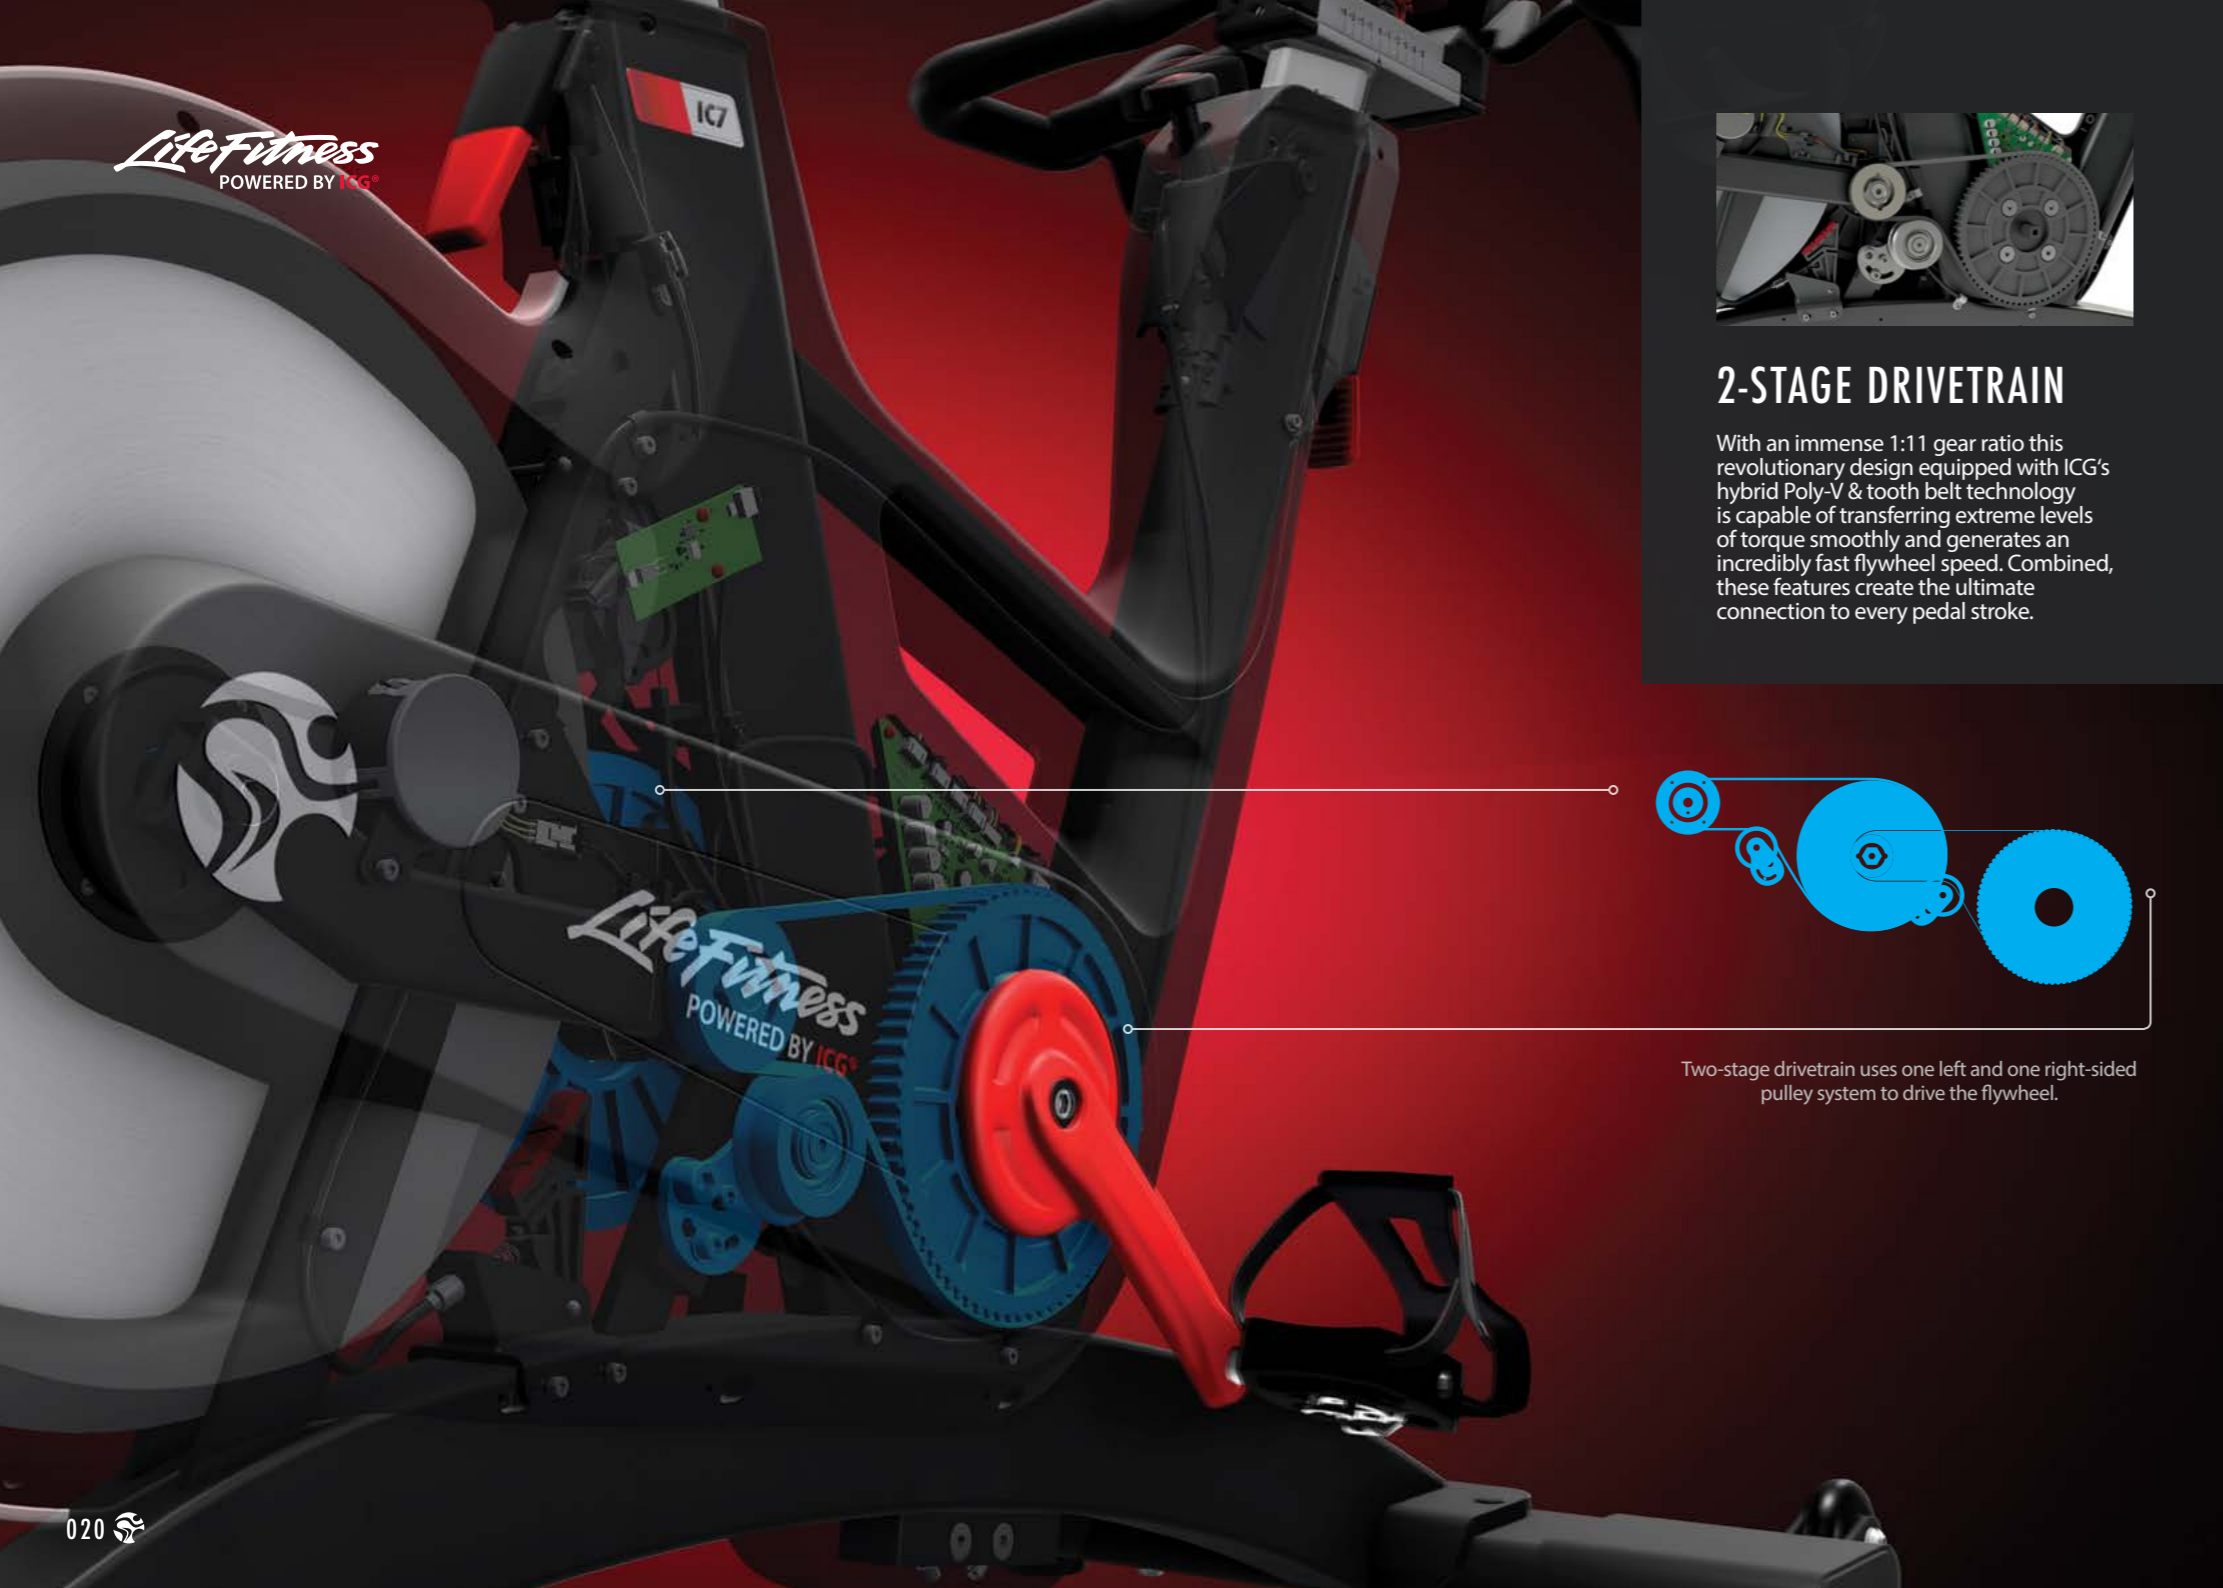

2-STAGE DRIVETRAIN

With an immense 1:11 gear ratio this revolutionary design equipped with ICG's hybrid Poly-V & tooth belt technology is capable of transferring extreme levels of torque smoothly and generates an incredibly fast flywheel speed. Combined, these features create the ultimate connection to every pedal stroke.