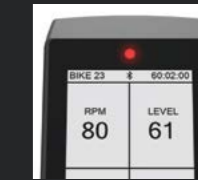

THE LED INDICATOR

The LED indicator above the main display provides the option to workout using the Coach By Color® intensity guide. The individual's training zones, based on either watts output or heart rate, is displayed in colors, as a way to motivate, manage training control and give participants greater understanding of their training.

- **MAXIMUM** ●
- **VERY HARD** ●
- **MODERATE** ●
- **LIGHT** ●
- **VERY LIGHT** ●