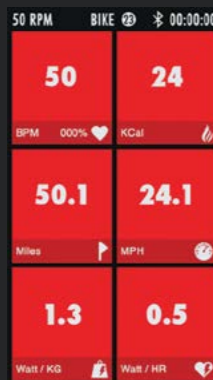

MAGNETIC RESISTANCE

The resistance lever gives the user tactile feedback and also allows quick adjustment. Located directly beneath the handlebar, the vertical adjustment lever is easy to reach from all riding positions. The actual resistance level is displayed to the user in real-time on the WattRate® computer.

The WattRate® Full Color TFT Computer features a bright, self-powered, fully integrated TFT screen and a front LED display. This patented feature simultaneously displays individual training intensity for the user and the trainer. The screen displays a wealth of valuable training data such as watts, heart rate, rpms, exercise duration and resistance level. The five touch sensor buttons ensure a fast and intuitive operation of the computer, even during workouts. It's now possible to capture training related data to external devices via Bluetooth and ANT+ (including ICG® Connect & ICG® Training App).

CONSOLE DISPLAYS COACH BY COLOR®
PERFORMING IN THE MAXIMUM TRAINING ZONE - RED

DISPLAY 1

Shows the user's "actual" performance data in one screen view, including rpms, resistance level, watts and training zone and dynamic lap function.

DISPLAY 2

Shows the user's further detailed "actual" performance data such as heart rate, watt / KG and watt / HR.

DISPLAY 3

Provides the user with a quick review of "maximum" and "average" performance values during the workout along with lap statistics.